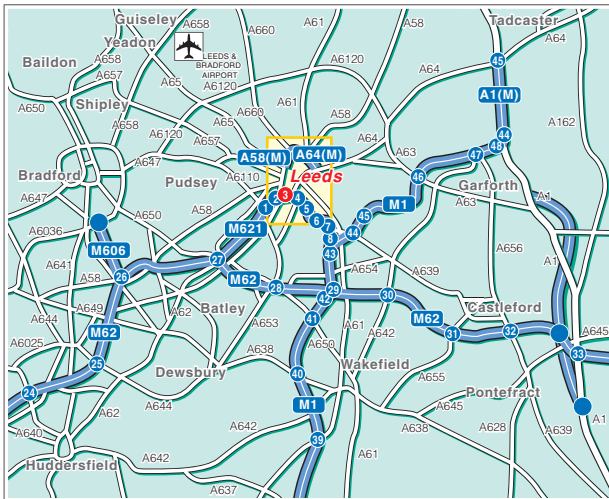

CAP

Capitol House, Bond Court, Leeds LS1 5EZ

Tel: 0113 222 2000 Fax: 0113 222 2001

Public Transport

By Rail, Leeds Station. Approximately 5 minutes walk away. For information on train operators and times phone National Rail Enquiries on 0845 7484950.

By Air, Leeds Bradford Airport. Approximately 30 minutes drive away.

OS Ordnance Survey

© Give Way 2006 Tel: 0800 016 027. OS data. PU 100040256. Crown © 2003.