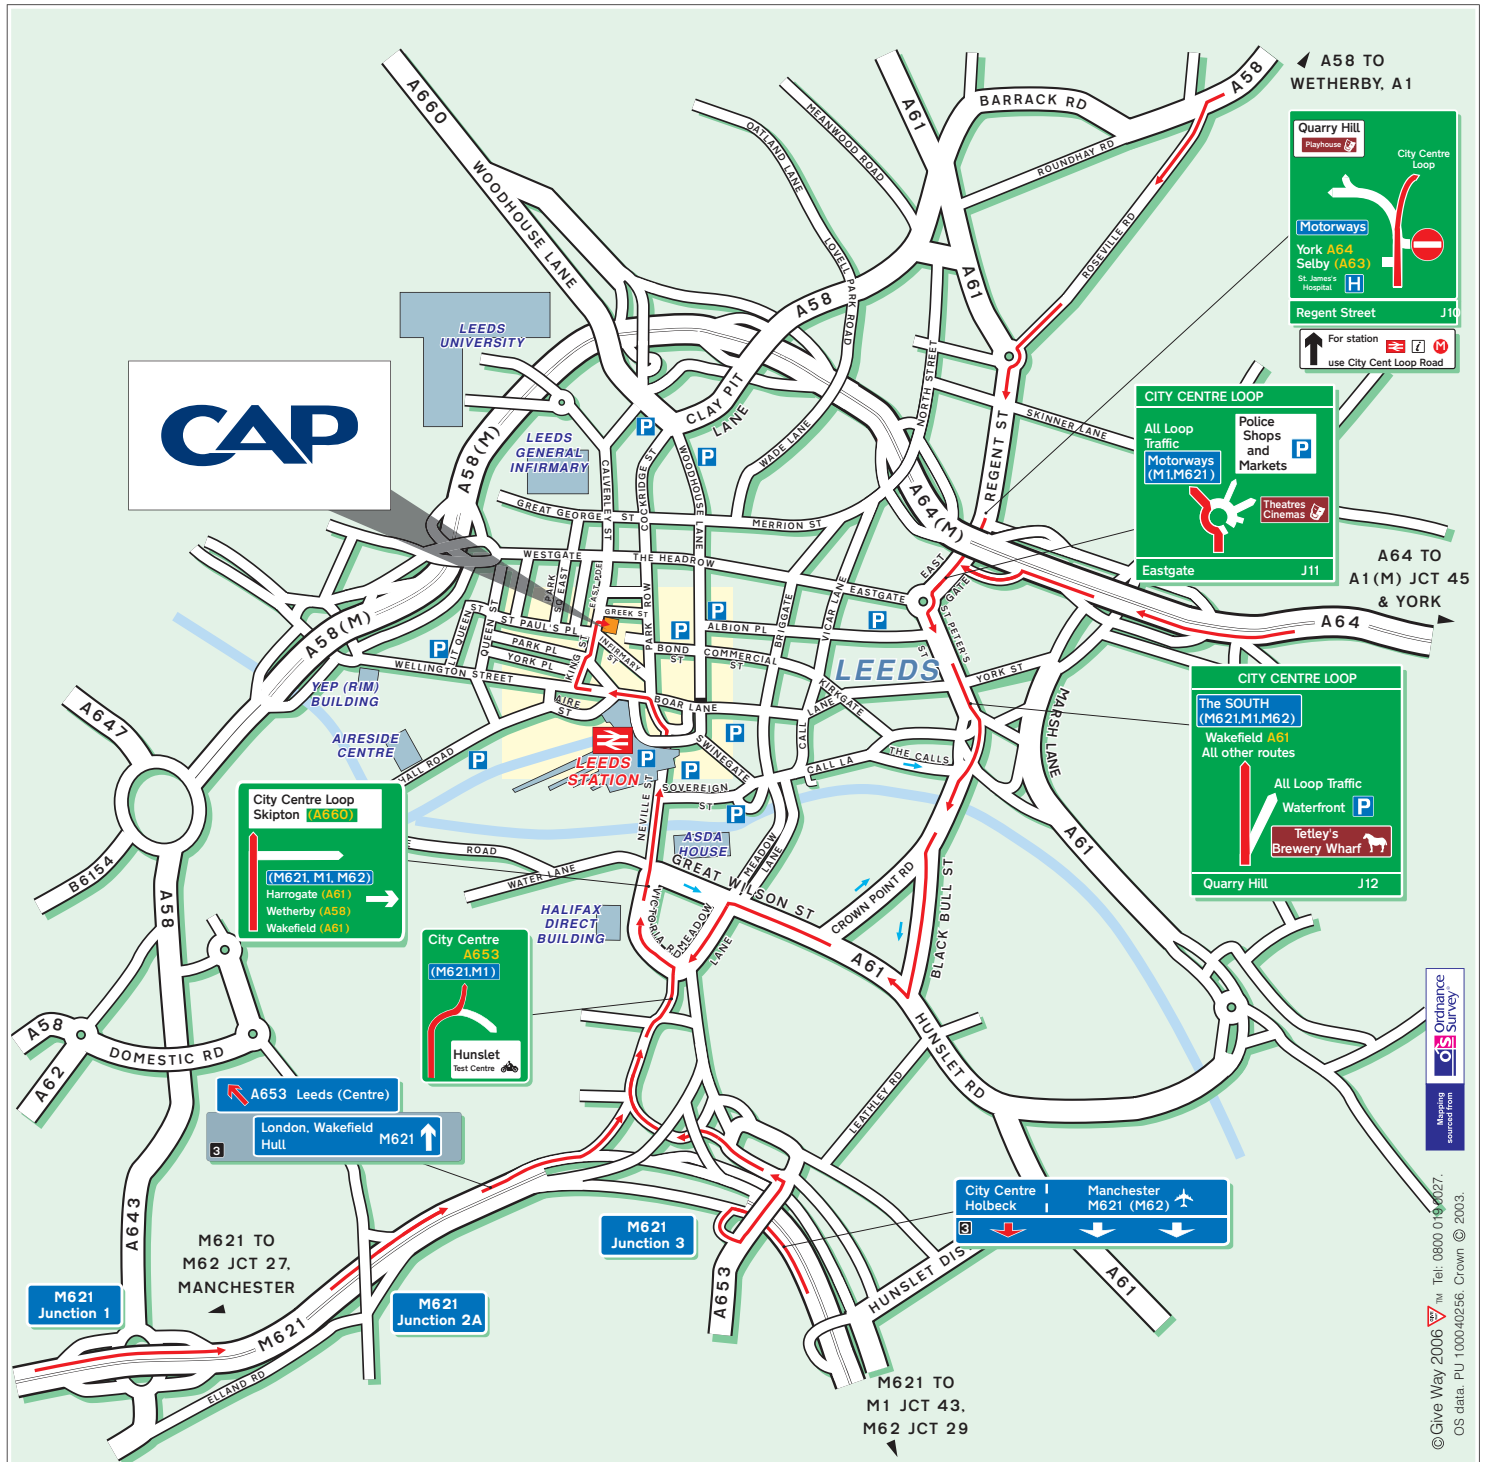

CAP

Capitol House, Bond Court, Leeds LS1 5EZ

Tel: 0113 222 2000 Fax: 0113 222 2001

Public Transport

By Rail, Leeds Station. Approximately 5 minutes walk away. For information on train operators and times phone National Rail Enquiries on 0845 7484950.

By Air, Leeds Bradford Airport. Approximately 30 minutes drive away.

OS Ordnance Survey

© Give Way 2006 Tel: 0800 016 027. OS data. PU 100040256. Crown © 2003.