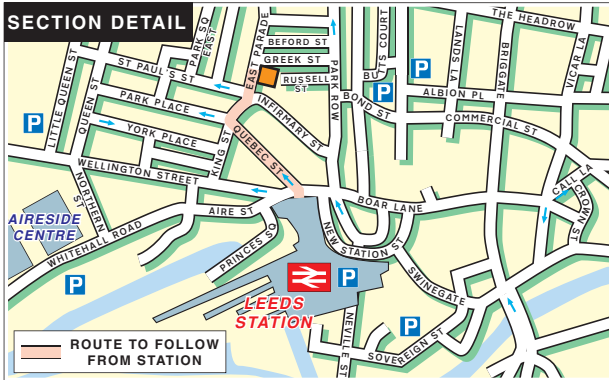

CAP

Capitol House, Bond Court, Leeds LS1 5EZ

Tel: 0113 222 2000 Fax: 0113 222 2001

Public Transport

By Rail, Leeds Station. Approximately 5 minutes walk away. For information on train operators and times phone National Rail Enquiries on 0845 7484950.

By Air, Leeds Bradford Airport. Approximately 30 minutes drive away.

OS Ordnance Survey

© Give Way 2006 Tel: 0800 016 027. OS data. PU 100040256. Crown © 2003.